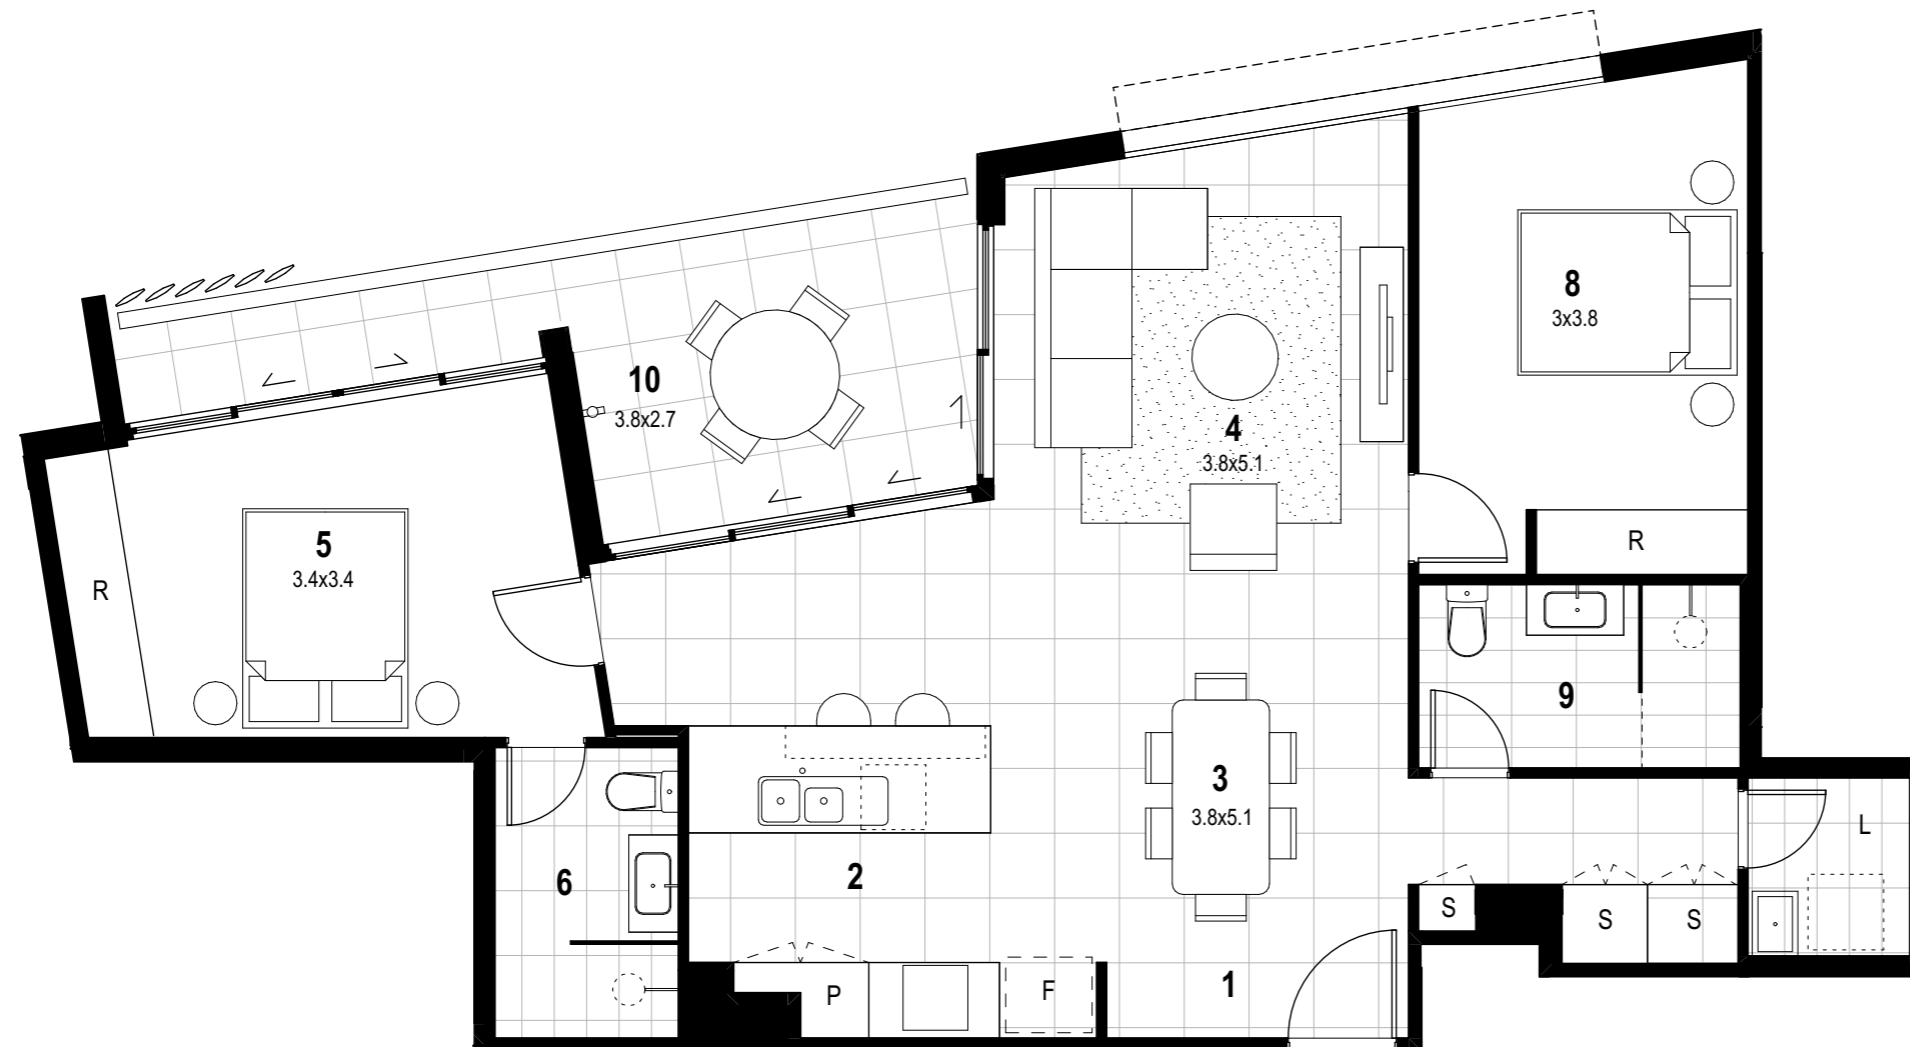

NORTH

LEGEND

1	ENTRY	F	FRIDGE RECESS
2	KITCHEN	P	PANTRY
3	DINING	S	STORAGE
4	LIVING	R	ROBE
5	MASTER BEDROOM	L	LAUNDRY
6	MASTER ENSUITE	PDR	POWDER ROOM
7	WALK IN ROBE		
8	BEDROOM		
9	BATHROOM		
10	BALCONY		

APARTMENTS

307, 407, 507, 607

2 BEDROOM

INTERNAL 92m² | EXTERNAL 14m²

TOTAL 106m²

2 BATHROOM, 1 CAR SPACE & SECURE STORAGE

KEY PLAN

SCALE