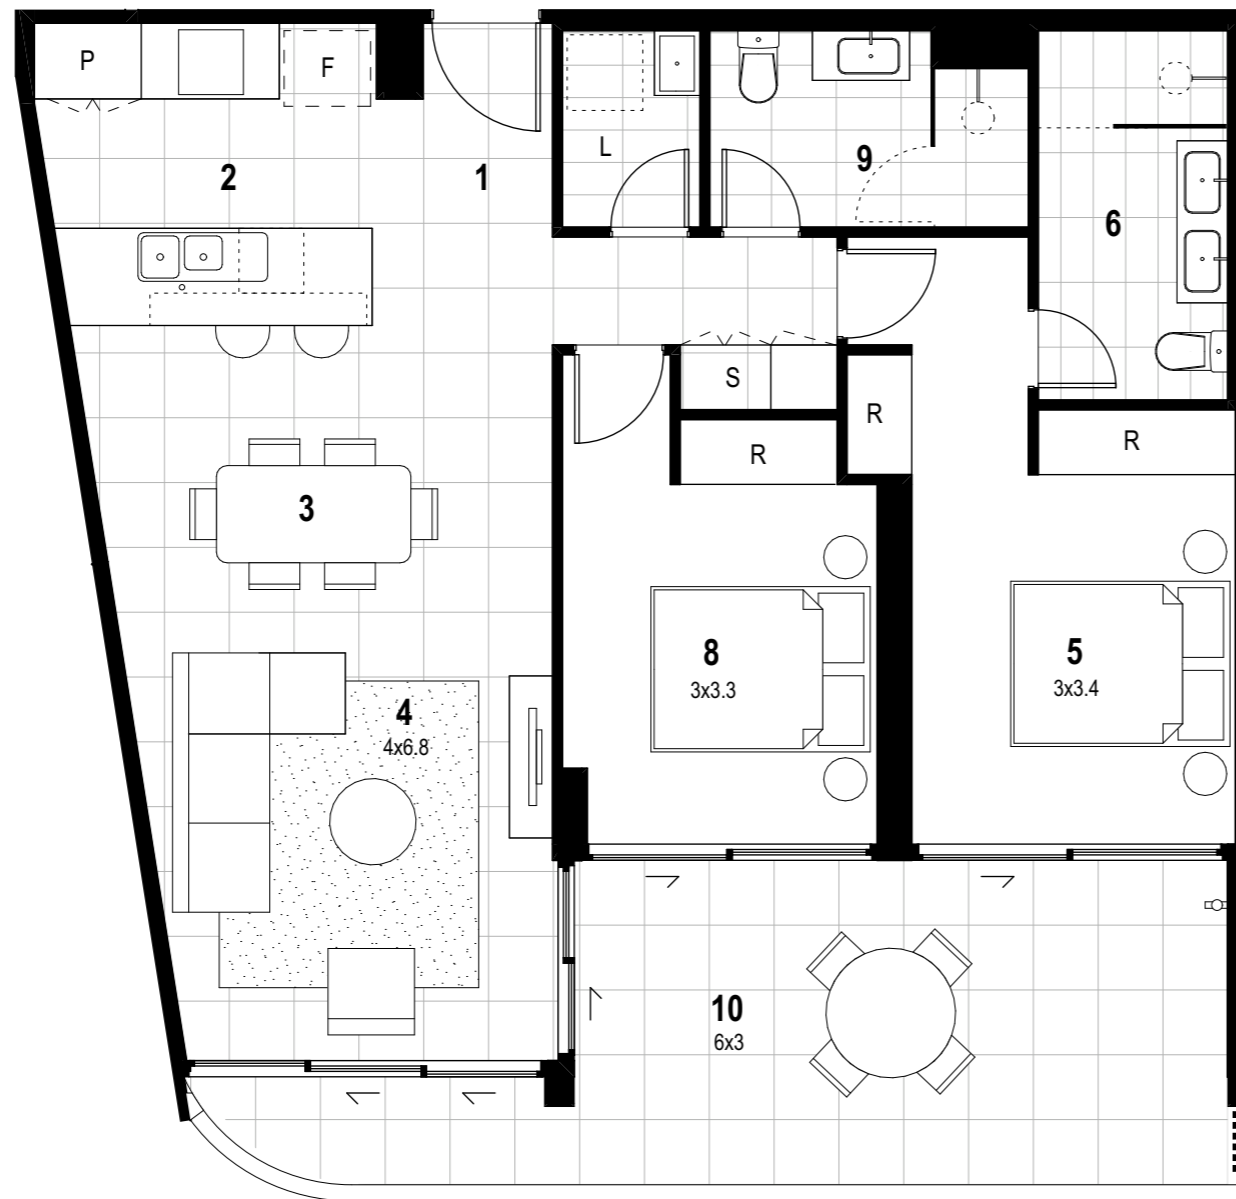

APARTMENTS

304, 404, 504, 604

2 BEDROOM

INTERNAL 87m² | EXTERNAL 21m²

TOTAL 108m²

2 BATHROOM, 1 CAR SPACE & SECURE STORAGE

KEY PLAN

SCALE

NORTH

LEGEND

1	ENTRY	F	FRIDGE RECESS
2	KITCHEN	P	PANTRY
3	DINING	S	STORAGE
4	LIVING	R	ROBE
5	MASTER BEDROOM	L	LAUNDRY
6	MASTER ENSUITE	PDR	POWDER ROOM
7	WALK IN ROBE		
8	BEDROOM		
9	BATHROOM		
10	BALCONY		

APARTMENTS

307, 407, 507, 607

2 BEDROOM

INTERNAL 92m² | EXTERNAL 14m²

TOTAL 106m²

2 BATHROOM, 1 CAR SPACE & SECURE STORAGE

KEY PLAN

SCALE